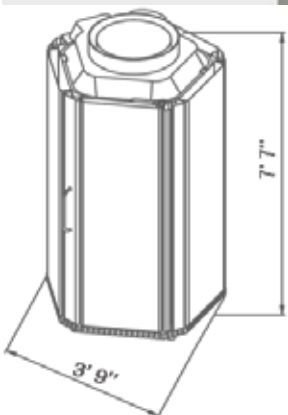

tan up

KALFASUN TYPE LAMP
50 KALFASUN B-23 160W

	TAN UP
WEIGHT	496 lbs.
HEIGHT	4' 5"
WIDTH	3' 3"

Tan Up

Vertical Tanning at the Best Price for Best Tan !

(50) Very High Output VHR 160w lamps will give amazing tanning results. This unit runs like the Vega Lux Open but with 2 extra lamps. The design is more simple, but for the person that wants to tan and is not as concerned about a flashy look, then this is it.

It will smoke any bed in the market in it's price range!!!

	U.M	TAN UP
POWER SUPPLY	V	230V 3~ 230v
ABSORBED CURRENT	A	13 17
FREQUENCY	Hz	60
RECOMMENDED BREAKER		3X15A 2X20A
WIRE SIZE		12 11
ELECTRIC LIFT / CD STEREO SYSTEM		NO
ROOM SIZE NEEDED		8' X 7'
VOLUME OF AIR EXPELLED	m ³ /h	NA